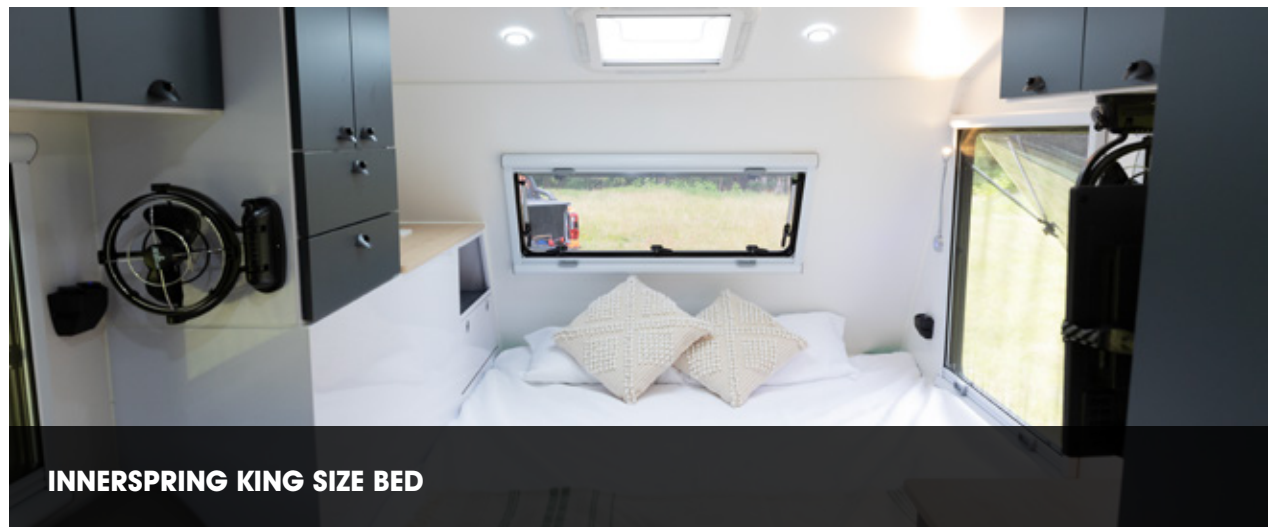

LARGE SEAT & TABLE

INNERSPRING KING SIZE BED